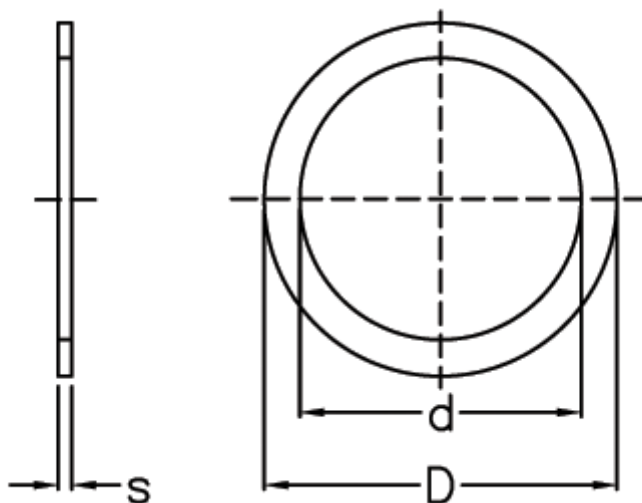

Article number: 0130479

Description: Support washer
20x28x2 DIN 988

Measures

d	= 20
D	= 28
Description	= 20x28x2,0
s	= 2.0
tol	= -0.05
Weight kg/1000	= 4.720